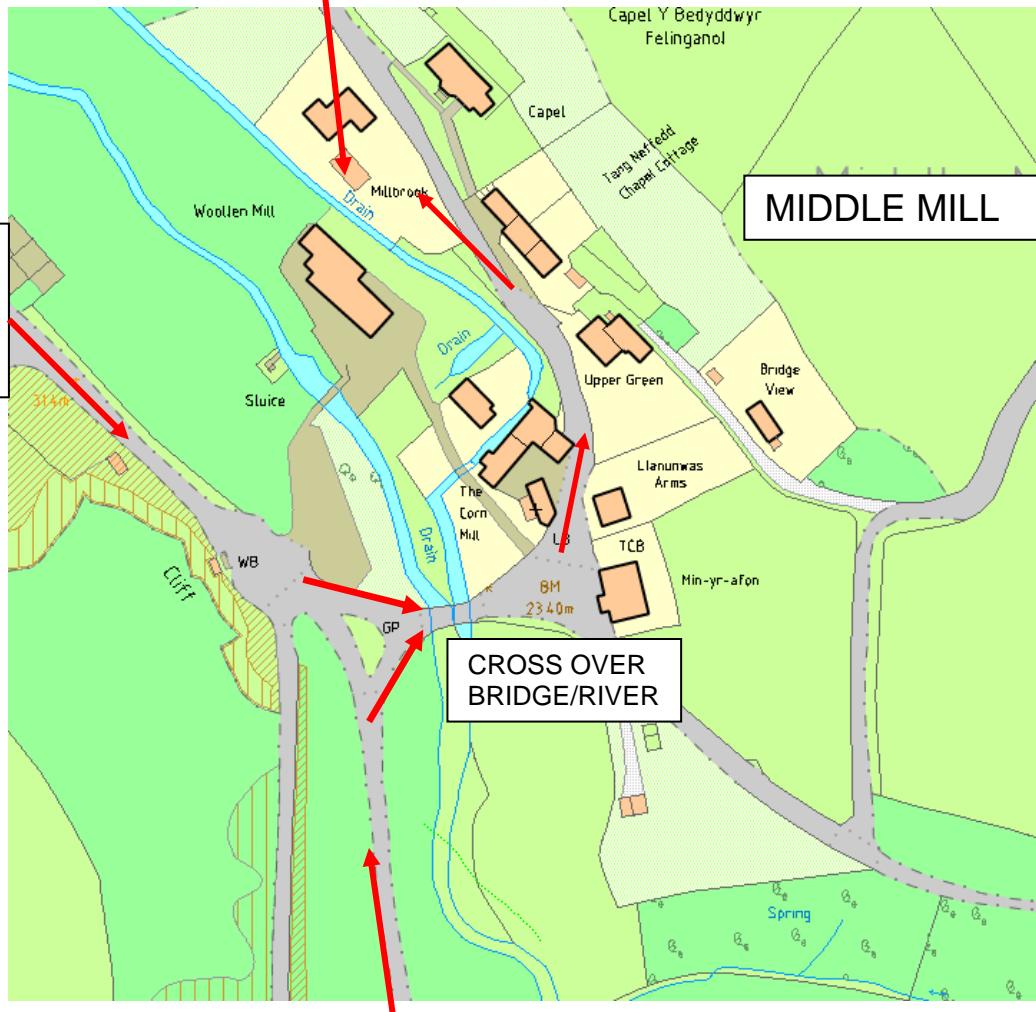

DIRECTIONS TO KATE'S STUDIO

Address

Millbrook, Middle Mill, Solva, Pembrokeshire SA62 6XD

Tel 01437 720257 or Mob 07971776029

TURN LEFT OFF THE A487 APPROX 1KM AFTER THE HAMLET OF CARNHEDRYN WHICH IS APPROX 12 MILES AFTER FISHGUARD. FOLLOW SIGNS TO MIDDLE MILL

KATE'S STUDIO

FROM THE A487 FISHGUARD TO ST DAVIDS ROAD 1.5 MILES

CROSS OVER BRIDGE/RIVER

FROM THE A487 HAVERFORWEST TO SOLVA ROAD 1 MILE

TURN RIGHT OFF THE A487 AFTER ENTERING SOLVA AND CROSSING STONE BRIDGE BY THE CAMBRIAN INN . SOLVA IS APPROX 12 MILES AFTER HAVERFORDWEST